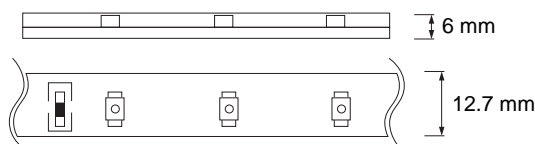

Technical Drawing

Features

- High Lumen and CRI, Good quality & Constant Current driver.
- High heat dissipation, low carbon and environmental protection.
- SMD LED Lamp Base.
- Very low energy consumption.