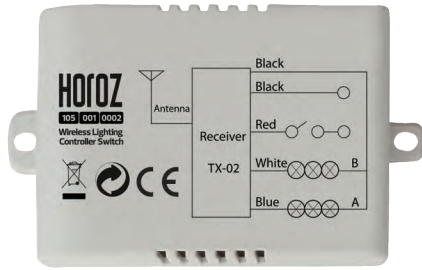

WIRELESS LIGHTING CONTROLLER SWITCH

CONTROLLER-2

105 001 0002

30m-60m

30m-60m operating range
2 channels of lights
full dimension remote control

Technical Data

- Working voltage: AC 180-240V 50Hz
- Working frequency: 433.92 Mhz
- Operation Range: 30m~60m in 360 degree (in open area)
- Tungsten filament lamp $\leq 1000W$
 - Energy saving lamp/LED $\leq 300W$
 - Energy saving lamp/LED ≤ 6 PCS
- Working voltage for remote controller: 12V (A23 alkaline battery)
- IP 20

Product Features

- Good Quality
- Protection Class for Remote Controller: III
- Protection Class for Switch: II
- Variety Application Area: Hotels and meeting room, Home and commercial lighting, education institutes, Airports and subway stations and factories, Corridor, office and reception areas.