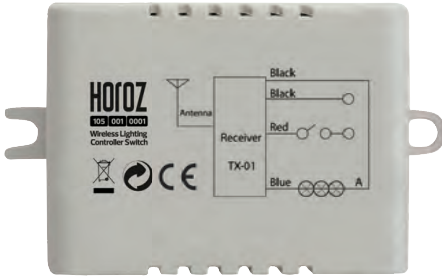

# WIRELESS LIGHTING CONTROLLER SWITCH

**CONTROLLER-1**

105 001 0001

30m~60m

30m~60m operating range  
1 channel of lights  
full dimension remote control

## Technical Data

- Working voltage: AC 180-240V 50Hz
- Working frequency: 433.92 Mhz
- Operation Range: 30m~60m in 360 degree (in open area)
- Tungsten filament lamp  $\leq 1000W$ 
  - Energy saving lamp/LED  $\leq 300W$
  - Energy saving lamp/LED  $\leq 6$  PCS
- Working voltage for remote controller: 12V (A23 alkaline battery)
- IP 20