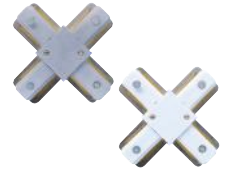

TRACK CONNECTOR

- Single Phase
- 220-240V / 50-60Hz
- Max. 16A

WHITE

BLACK

SILVER

STRAIGHT Connector

096-001-0001

L Connector

096-002-0002

T Connector

096-001-0004

X Connector

096-001-0003

Applications

- Clothing store, shoe store, office, showroom, supermarket, jewelery store etc. .

Features