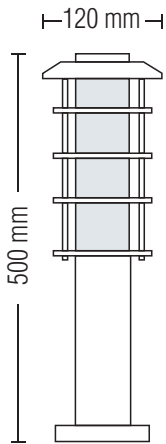

GARDEN LAMP

Product&Family Code: 075 002 0003

LADİN-3

Technical Data	
Voltage (V)	220-240V
Product Wattage (W)	Max.60W
Lamp Type	E27
WEEE Regulation Appropriate	Yes
Operation Temperature	-30 / +40
Materials	Stainless Steel Body + Galvanized Steel Body + PC Diffuser
Protection Class	I
Dimmable	No
EEI	E to A⁺⁺
IP Rating	44

Technical Drawing

Applications

- Designed Outdoor applications: Gardens

Features

- High strength stainless steel construction
- High heat dissipation, low carbon and environmental protection.
- Low energy bulb (Bulb not included)