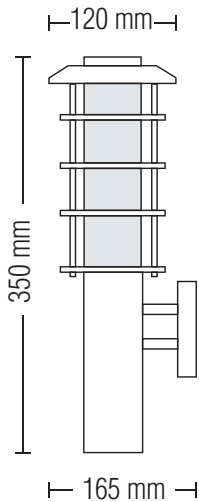

Technical Drawing