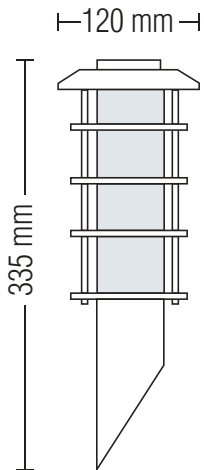

GARDEN LAMP

Product&Family Code: 075 002 0001

LADİN-1

Technical Data

Voltage (V)	220-240V
Product Wattage (W)	Max.60W
Lamp Type	E27
WEEE Regulation Appropriate	Yes
Operation Temperature	-30 / +40
Materials	Stainless Steel Body + Galvanized Steel Body + PC Diffuser
Protection Class	I
Dimmable	No
EEL	E to A++
IP Rating	44

Technical Drawing

Applications

- Designed Outdoor applications: Gardens

Features

- High strength stainless steel construction
- High heat dissipation, low carbon and environmental protection.
- Low energy bulb (Bulb not included)