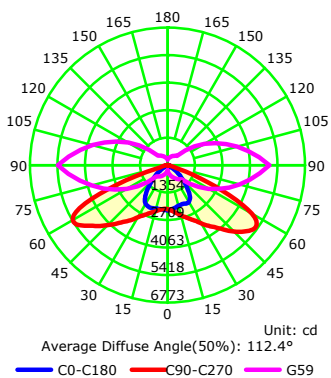

LED STREET LAMP

Product&Family Code: 074 005 0150

ORLANDO-150

BLACK

Technical Drawing

Photometric Diagram

Technical Data

Voltage (V)	85-265V
Product Wattage (W)	150
Equivalence with incandescent lamp(W)	1200
Colour Render Index (Ra)	>Ra70
Colour Temperature (K)	6400K
Materials	Aluminium + PC
Protection Class	I
Dimmable	No
EEI	A to A++
Warm-up time up to 60 %of the full light output	Instant Full Light
Luminous Flux (lm)	15061
Luminous Efficacy (lm/W)	100
Rated Life (hrs) ⌚	30.000
IP Rating	65
Power Factor	>0.9
Beam Angle	120°
Hole Diameter (mm)	60
Installation Height(m)	5
Number of ON-OFF cycling	x25.000