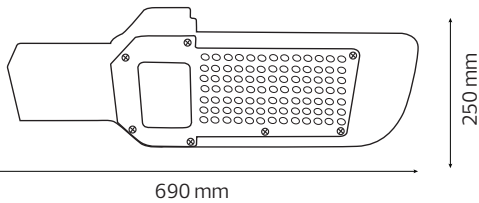

LED STREET LAMP

Product&Family Code: 074 005 0150

ORLANDO-150

BLACK

Technical Drawing

Photometric Diagram

Technical Data

Voltage (V)	85-265V
Product Wattage (W)	150
Equivalence with incandescent lamp(W)	1200
Colour Render Index (Ra)	>Ra70
Colour Temperature (K)	6400K
Materials	Aluminium + PC
Protection Class	I
Dimmable	No
EEI	A to A++
Warm-up time up to 60 %of the full light output	Instant Full Light
Luminous Flux (lm)	15061
Luminous Efficacy (lm/W)	100
Rated Life (hrs) ⌚	30.000
IP Rating	65
Power Factor	>0.9
Beam Angle	120°
Hole Diameter (mm)	60
Installation Height(m)	5
Number of ON-OFF cycling	x25.000