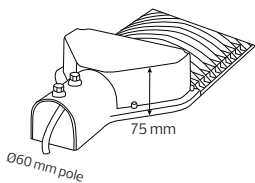

LED STREET LAMP

Product&Family Code: 074 005 0150

ORLANDO-150

BLACK

Technical Drawing

Photometric Diagram

Technical Data

Voltage (V)	85-265V
Product Wattage (W)	150
Equivalence with incandescent lamp(W)	1200
Colour Render Index (Ra)	>Ra70
Colour Temperature (K)	6400K
Materials	Aluminium + PC
Protection Class	I
Dimmable	No
EEI	A to A++
Warm-up time up to 60 %of the full light output	Instant Full Light
Luminous Flux (lm)	15061
Luminous Efficacy (lm/W)	100
Rated Life (hrs) ⌚	30.000
IP Rating	65
Power Factor	>0.9
Beam Angle	120°
Hole Diameter (mm)	60
Installation Height(m)	5
Number of ON-OFF cycling	x25.000