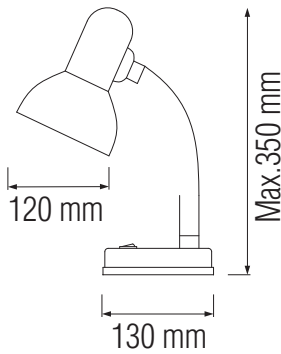

Technical Drawing