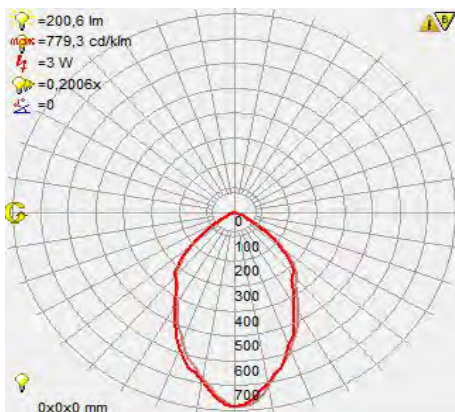

LED READING LAMP

Product&Family Code: 040 006 0003

KUĞU

SILVER

Technical Drawing

Photometric Diagram

Technical Data

Voltage (V)	220-240V
Product Wattage (W)	3
Equivalence with incandescent lamp(W)	24
Colour Render Index (Ra)	>Ra70
Colour Temperature (K)	4200
Materials	Aluminium
Protection Class	II
Dimmable	No
EEI	A to A++
Warm-up time up to 60 %of the full light output	Instant Full Light
Luminous Flux (lm)	200
Luminous Efficacy (lm/W)	67
Rated Life (hrs) ⌚	30.000
IP Rating	20
Power Factor	>0.5
Beam Angle	60°
Starting Time	<0.2s
Number of ON-OFF cycling	x35.000