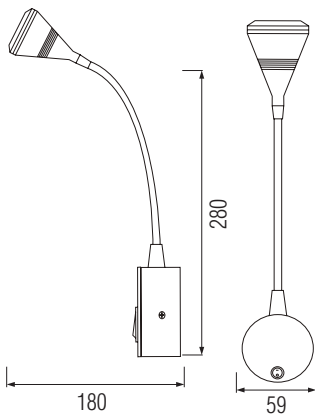

LED READING LAMP

Product&Family Code: 040 006 0003

KUĞU

SILVER

Technical Drawing

Photometric Diagram

Technical Data

Voltage (V)	220-240V
Product Wattage (W)	3
Equivalence with incandescent lamp(W)	24
Colour Render Index (Ra)	>Ra70
Colour Temperature (K)	4200
Materials	Aluminium
Protection Class	II
Dimmable	No
EEI	A to A++
Warm-up time up to 60 %of the full light output	Instant Full Light
Luminous Flux (lm)	200
Luminous Efficacy (lm/W)	67
Rated Life (hrs) ⌚	30.000
IP Rating	20
Power Factor	>0.5
Beam Angle	60°
Starting Time	<0.2s
Number of ON-OFF cycling	x35.000