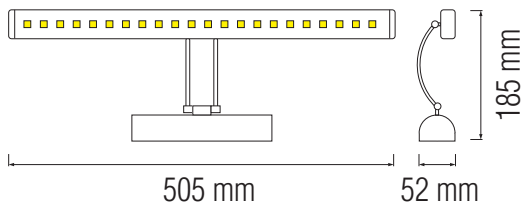

# LED PICTURE & MIRROR LAMP

Product&Family Code: 040 001 0006

**FLAMINGO-6**

CHROME

## Technical Drawing

## Technical Data

Voltage (V)	100-250V
Product Wattage (W)	6
Equivalence with incandescent lamp(W)	48
Colour Render Index (Ra)	>Ra70
Colour Temperature (K)	4200
Materials	Metal + Chrome
Protection Class	I
Dimmable	No
EEI	A to A++
Warm-up time up to 60 %of the full light output	Instant Full Light
Luminous Flux (lm)	500
Luminous Efficacy (lm/W)	83
Rated Life (hrs) ⌚	30.000
IP Rating	20
Power Factor	>0.8
Beam Angle	120°
Starting Time	<0.2s
Number of ON-OFF cycling	x15.000