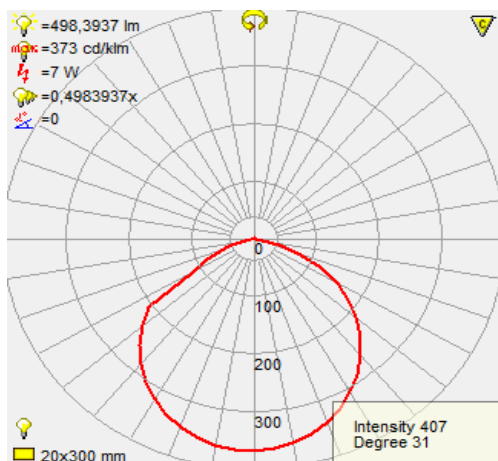

# LED PICTURE & MIRROR LAMP

Product&Family Code: 040 001 0006

**FLAMINGO-6**

CHROME

## Technical Drawing

## Photometric Diagram

## Technical Data

Voltage (V)	100-250V
Product Wattage (W)	6
Equivalence with incandescent lamp(W)	48
Colour Render Index (Ra)	>Ra70
Colour Temperature (K)	4200
Materials	Metal + Chrome
Protection Class	I
Dimmable	No
EEI	A to A++
Warm-up time up to 60 %of the full light output	Instant Full Light
Luminous Flux (lm)	500
Luminous Efficacy (lm/W)	83
Rated Life (hrs) ⌚	30.000
IP Rating	20
Power Factor	>0.8
Beam Angle	120°
Starting Time	<0.2s
Number of ON-OFF cycling	x15.000