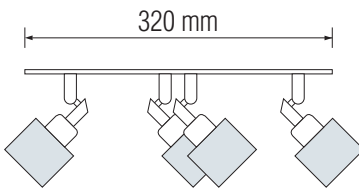

Technical Drawing