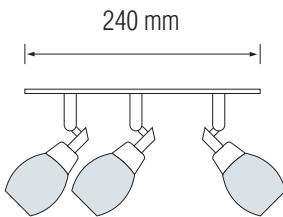

CEILING LAMP

Product&Family Code: 035 005 0005

KEMER-5**CHROME**

Technical Data

Voltage (V)	220-240V
Product Wattage (W)	Max. 3 x 40W
Lamp Type	G9
WEEE Regulation Appropriate	Yes
Operation Temperature	-20 / +40
Materials	Chrome + Glass
Protection Class	I
Dimmable	No
EEI	C to A++
IP Rating	20

Technical Drawing

Applications

- Designed indoor applications: Great for interior spaces, laundry, kitchen, storage, utility room.

Features

- Easy installation
- High heat dissipation, low carbon and environmental protection.
- Low energy bulb (Bulb included)