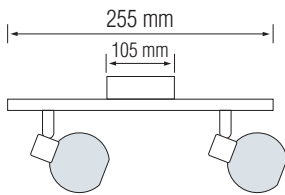

Technical Drawing