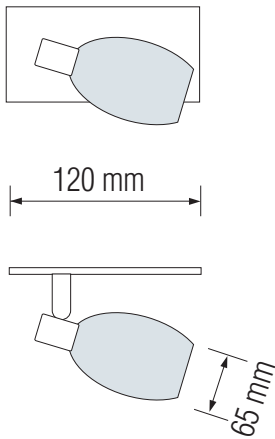

CEILING LAMP

Product&Family Code: 035 003 0001

MANAVGAT-1**CHROME**

Technical Data

Voltage (V)	220-240V
Product Wattage (W)	Max.40W
Lamp Type	E14
WEEE Regulation Appropriate	Yes
Operation Temperature	-20 / +40
Materials	Chrome + Glass
Protection Class	I
Dimmable	No
EEI	E to A++
IP Rating	20

Technical Drawing

Applications

- Designed indoor applications: Great for interior spaces, laundry, kitchen, storage, utility room.

Features

- Easy installation
- High heat dissipation, low carbon and environmental protection.
- Low energy bulb (Bulb not included)