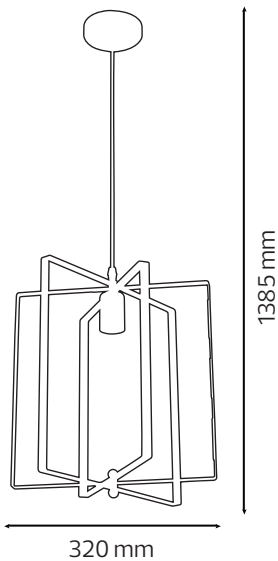

PENDANT LAMP

Product&Family Code:

021 013 0001

NOBEL

FOLDABLE CASE
BLACK

Technical Data	
Voltage (V)	250V~ / 4A
Product Wattage (W)	Max. 60W
Lamp Type	E27
WEEE Regulation Appropriate	Yes
Material	Metal
Cable Type	H03VV-2*0.75mm ²
Dimmable	No
EEI	E to A++
IP Rating	20

Applications

- Vintage style. It's the perfect light fixture to install in bedroom, living room, dining room, kitchen, cafe, bar ect.

Technical Drawing

Features

- Easy installation
- Low energy bulb (Bulb not included)