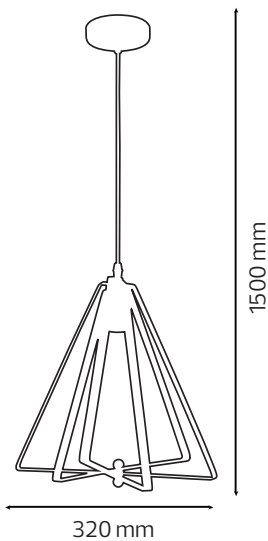

PENDANT LAMP

Product&Family Code:

021 012 0001

MAXWELL

BLACK

Technical Data

Voltage (V)	250V~ / 4A
Product Wattage (W)	Max. 60W
Lamp Type	E27
WEEE Regulation Appropriate	Yes
Material	Metal
Cable Type	H03VV-2*0.75mm ²
Dimmable	No
EEI	E to A++
IP Rating	20

Applications

- Vintage style. It's the perfect light fixture to install in bedroom, living room, dining room, kitchen, cafe, bar ect.

Technical Drawing

Features

- Easy installation
- Low energy bulb (Bulb not included)