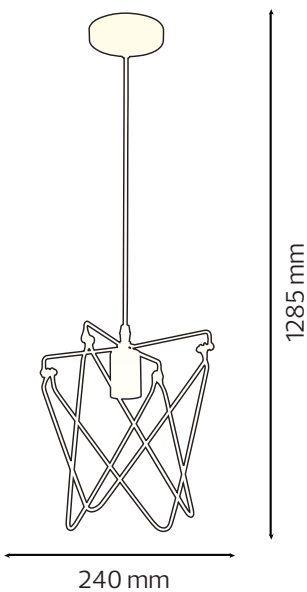

PENDANT LAMP

Product&Family Code:

021 011 0001

KEPLER

FOLDABLE CASE
BLACK

Technical Data

Voltage (V)	250V~ / 4A
Product Wattage (W)	Max. 60W
Lamp Type	E27
WEEE Regulation Appropriate	Yes
Material	Metal
Cable Type	H03VV-2*0.75mm ²
Dimmable	No
EEI	E to A++
IP Rating	20

Applications

- Vintage style. It's the perfect light fixture to install in bedroom, living room, dining room, kitchen, cafe, bar ect.

Technical Drawing

Features

- Easy installation
- Low energy bulb (Bulb not included)