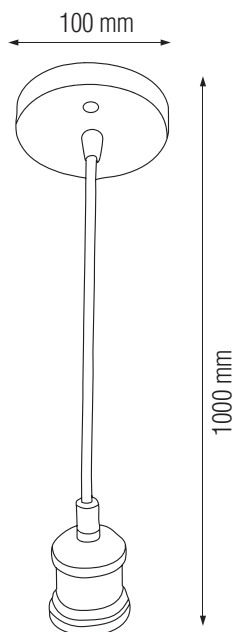

PENDANT LAMP

Product&Family Code: 021 003 0001

TESLA

RED COPPER
OLD BRONZE
GOLD
CHROME
PEARL BLACK

Technical Data

Voltage (V)	220-240V
Product Wattage (W)	Max. 60W
Lamp Type	E27
WEEE Regulation Appropriate	Yes
Material	Metal
Protection Class	I
Dimmable	No
EEL	E to A++
IP Rating	20

Applications

- Vintage style. It's the perfect light fixture to install in bedroom, living room, dining room, kitchen, cafe, bar ect.

Technical Drawing

Features

- Easy installation
- Low energy bulb (Bulb not included)