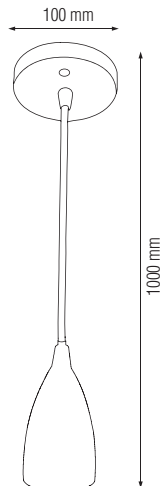

PENDANT LAMP

Product&Family Code:

021 002 0001

EDISON

Technical Data

Voltage (V)	220-240V
Product Wattage (W)	Max. 60W
Lamp Type	E27
WEEE Regulation Appropriate	Yes
Material	Metal
Dimmable	No
EEI	E to A++

Applications

- It's the perfect light fixture to install in bedroom, living room, dining room, kitchen

RED COPPER
OLD BRONZE
GOLD
CHROME
PEARL BLACK

Technical Drawing

Features

- Easy installation
- Low energy bulb (Bulb not included)