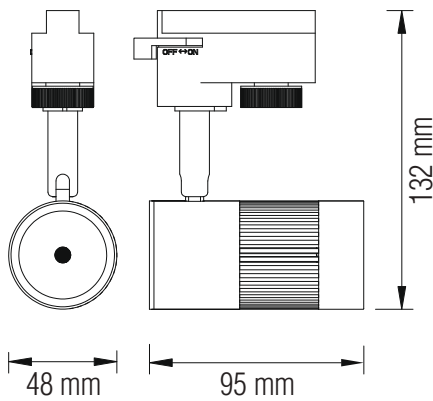

LED TRACK LIGHT

Product&Family Code: 018 008 0008

MILANO-8

WHITE
BLACK
SILVER

Technical Drawing

Photometric Diagram

Technical Data

Voltage (V)	100-240V
Product Wattage (W)	8
Equivalence with incandescent lamp(W)	64
Colour Render Index (Ra)	>Ra80
Colour Temperature (K)	4200K
Materials	Aluminium
Protection Class	II
Dimmable	No
EEI	A to A++
Warm-up time up to 60 %of the full light output	Instant Full Light
Luminous Flux (lm)	600
Luminous Efficacy (lm/W)	75
Rated Life (hrs) ⌚	40.000
IP Rating	20
Power Factor	>0.5
Beam Angle	53°
Starting Time	<0.2s
Number of ON-OFF cycling	x20000