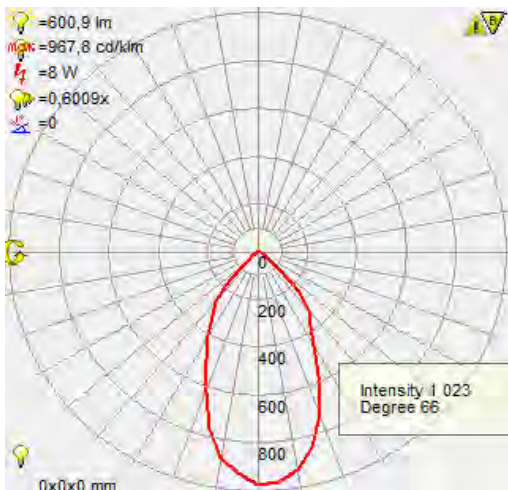

LED TRACK LIGHT

Product&Family Code: 018 008 0008

MILANO-8

WHITE
BLACK
SILVER

Technical Drawing

Photometric Diagram

Technical Data

Voltage (V)	100-240V
Product Wattage (W)	8
Equivalence with incandescent lamp(W)	64
Colour Render Index (Ra)	>Ra80
Colour Temperature (K)	4200K
Materials	Aluminium
Protection Class	II
Dimmable	No
EEI	A to A++
Warm-up time up to 60 %of the full light output	Instant Full Light
Luminous Flux (lm)	600
Luminous Efficacy (lm/W)	75
Rated Life (hrs) ⌚	40.000
IP Rating	20
Power Factor	>0.5
Beam Angle	53°
Starting Time	<0.2s
Number of ON-OFF cycling	x20000