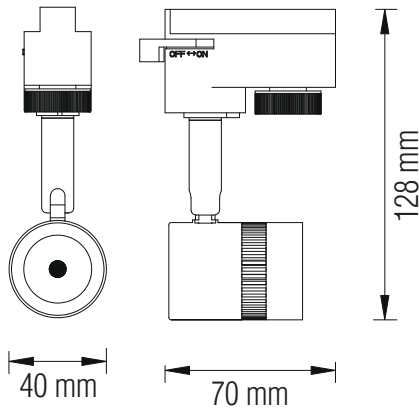

LED TRACK LIGHT

- WHITE
- BLACK
- SILVER

Technical Drawing

Photometric Diagram

Product&Family Code: 018 008 0005

MILANO-5

Technical Data	
Voltage (V)	100-240V
Product Wattage (W)	5
Equivalence with incandescent lamp(W)	40
Colour Render Index (Ra)	>Ra80
Colour Temperature (K)	4200K
Materials	Aluminium
Protection Class	II
Dimmable	No
EEI	A to A++
Warm-up time up to 60 %of the full light output	Instant Full Light
Luminous Flux (lm)	334
Luminous Efficacy (lm/W)	66
Rated Life (hrs) ⌚	40.000
IP Rating	20
Power Factor	>0.5
Beam Angle	55°
Starting Time	<0.2s
Number of ON-OFF cycling	x20000