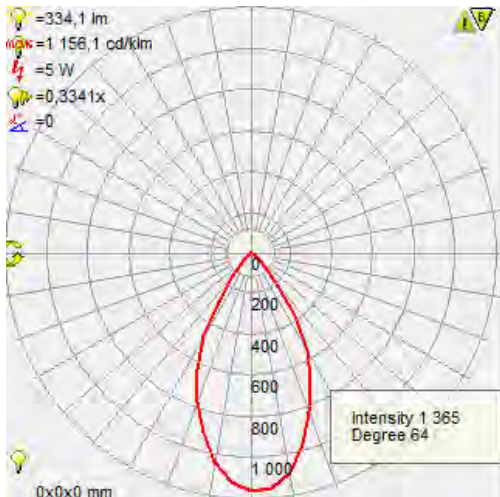

LED TRACK LIGHT

- WHITE
- BLACK
- SILVER

Technical Drawing

Photometric Diagram

Product&Family Code: 018 008 0005

MILANO-5

Technical Data	
Voltage (V)	100-240V
Product Wattage (W)	5
Equivalence with incandescent lamp(W)	40
Colour Render Index (Ra)	>Ra80
Colour Temperature (K)	4200K
Materials	Aluminium
Protection Class	II
Dimmable	No
EEI	A to A++
Warm-up time up to 60 %of the full light output	Instant Full Light
Luminous Flux (lm)	334
Luminous Efficacy (lm/W)	66
Rated Life (hrs) ⌚	40.000
IP Rating	20
Power Factor	>0.5
Beam Angle	55°
Starting Time	<0.2s
Number of ON-OFF cycling	x20000