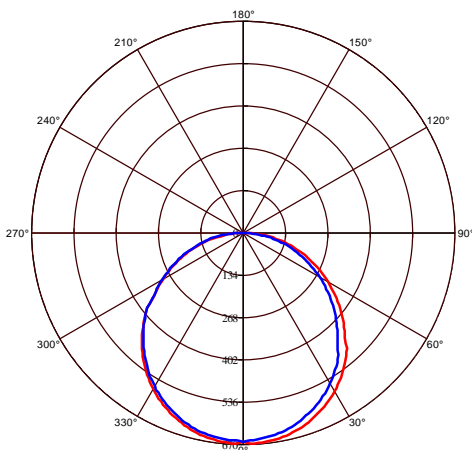

LED DOWNLIGHT

Product&Family Code:

016 048 0024

ALEXA-24

WHITE

Technical Drawing

Photometric Diagram

Technical Data

Voltage (V)	200-265V
Product Wattage (W)	24
Equivalence with incandescent lamp	192
Colour Render Index (Ra)	>Ra70
Colour Temperature (K)	3000K / 4200K / 6400K
Materials	Aluminium Die Casting Body
Protection Class	II
Dimmable	No
EEI	A to A++
Warm-up time up to 60 % of the full light output	Instant Full Light
Luminous Flux (lm)	1800
Luminous Efficacy (lm/W)	75
Rated Life (hrs) ⌚	70.000
IP Rating	20
Power Factor	>0.5
Beam Angle	120°
Starting Time	<0.2s
Number of ON-OFF cycling	x35.000