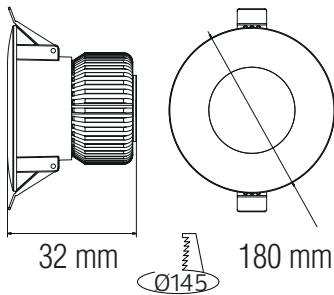

LED DOWNLIGHT

Product&Family Code:

016 048 0024

ALEXA-24

WHITE

Technical Drawing

Photometric Diagram

Technical Data

Voltage (V)	200-265V
Product Wattage (W)	24
Equivalence with incandescent lamp	192
Colour Render Index (Ra)	>Ra70
Colour Temperature (K)	3000K / 4200K / 6400K
Materials	Aluminium Die Casting Body
Protection Class	II
Dimmable	No
EEI	A to A++
Warm-up time up to 60 % of the full light output	Instant Full Light
Luminous Flux (lm)	1800
Luminous Efficacy (lm/W)	75
Rated Life (hrs) ⌚	70.000
IP Rating	20
Power Factor	>0.5
Beam Angle	120°
Starting Time	<0.2s
Number of ON-OFF cycling	x35.000