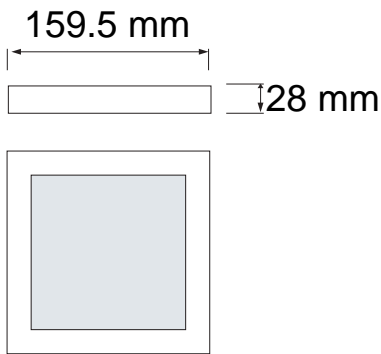

LED DOWNLIGHT

Product&Family Code:

016 026 0012

ARINA-12

WHITE

Technical Drawing

Technical Data

Voltage (V)	100-265V
Product Wattage (W)	12
Equivalence with incandescent lamp	96
Colour Render Index (Ra)	>Ra80
Colour Temperature (K)	3000K / 4200K / 6400K
Materials	Aluminium Die Casting Body
Protection Class	II
Dimmable	No
EEL	A to A++
Warm-up time up to 60 % of the full light output	Instant Full Light
Luminous Flux (lm)	840
Luminous Efficacy (lm/W)	70
Rated Life (hrs) ⌚	30.000
IP Rating	20
Power Factor	>0.5
Beam Angle	120°
Starting Time	<0.2s
Number of ON-OFF cycling	x25.000