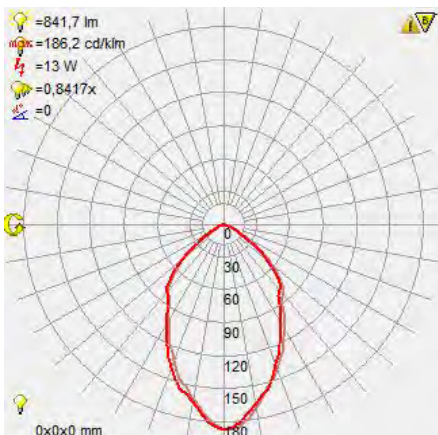

Photometric Diagram