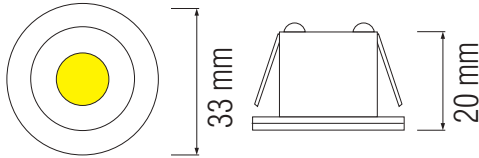

LED DOWNLIGHT

Product&Family Code:

016 003 0001

MONICA

CHROME
MAT CHROME

Technical Drawing

Photometric Diagram

Technical Data	
Voltage (V)	185-264V
Product Wattage (W)	1
Equivalence with incandescent lamp	8
Colour Render Index (Ra)	>Ra80
Colour Temperature (K)	4200K
Materials	Aluminium
Protection Class	II
Dimmable	No
EEI	A to A++
Warm-up time up to 60 % of the full light output	Instant Full Light
Luminous Flux (lm)	80
Luminous Efficacy (lm/W)	80
Rated Life (hrs) ⌚	30.000
IP Rating	20
Power Factor	>0.5
Beam Angle	60°
Starting Time	<0.2s
Number of ON-OFF cycling	x10.000