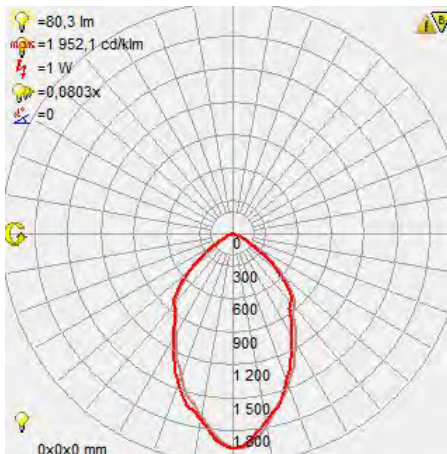

LED DOWNLIGHT

Product&Family Code:

016 003 0001

MONICA

CHROME
MAT CHROME

Technical Drawing

Photometric Diagram

Technical Data	
Voltage (V)	185-264V
Product Wattage (W)	1
Equivalence with incandescent lamp	8
Colour Render Index (Ra)	>Ra80
Colour Temperature (K)	4200K
Materials	Aluminium
Protection Class	II
Dimmable	No
EEI	A to A++
Warm-up time up to 60 % of the full light output	Instant Full Light
Luminous Flux (lm)	80
Luminous Efficacy (lm/W)	80
Rated Life (hrs) ⌚	30.000
IP Rating	20
Power Factor	>0.5
Beam Angle	60°
Starting Time	<0.2s
Number of ON-OFF cycling	x10.000