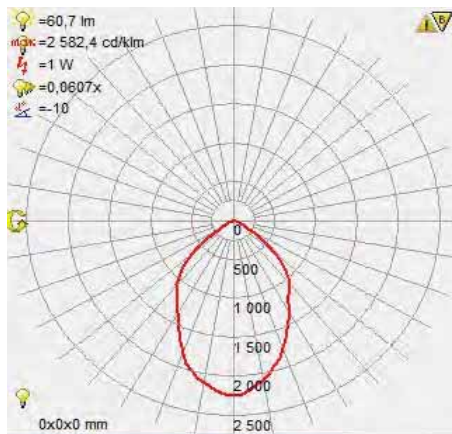

LED DOWNLIGHT

Product&Family Code:

016 001 0001

NATALIA

Technical Drawing

Photometric Diagram

Technical Data	
Voltage (V)	220-240V
Product Wattage (W)	1
Equivalence with incandescent lamp	8
Colour Render Index (Ra)	>Ra80
Colour Temperature (K)	6400K / RED / GREEN / BLUE
Materials	Aluminium
Protection Class	II
Dimmable	No
EEI	A to A++
Warm-up time up to 60 % of the full light output	Instant Full Light
Luminous Flux (lm)	60 / 45 / 55 / 45
Luminous Efficacy (lm/W)	60 / 45 / 55 / 45
Rated Life (hrs) ⌚	30.000
IP Rating	20
Power Factor	>0.5
Beam Angle	30°
Starting Time	<0.2s
Number of ON-OFF cycling	x10.000