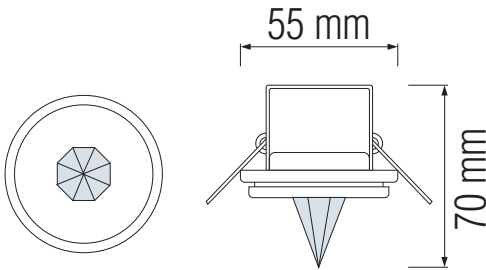

LED DOWNLIGHT

Product&Family Code:

016 001 0001

NATALIA

Technical Drawing

Photometric Diagram

Technical Data	
Voltage (V)	220-240V
Product Wattage (W)	1
Equivalence with incandescent lamp	8
Colour Render Index (Ra)	>Ra80
Colour Temperature (K)	6400K / RED / GREEN / BLUE
Materials	Aluminium
Protection Class	II
Dimmable	No
EEI	A to A++
Warm-up time up to 60 % of the full light output	Instant Full Light
Luminous Flux (lm)	60 / 45 / 55 / 45
Luminous Efficacy (lm/W)	60 / 45 / 55 / 45
Rated Life (hrs) ⌚	30.000
IP Rating	20
Power Factor	>0.5
Beam Angle	30°
Starting Time	<0.2s
Number of ON-OFF cycling	x10.000