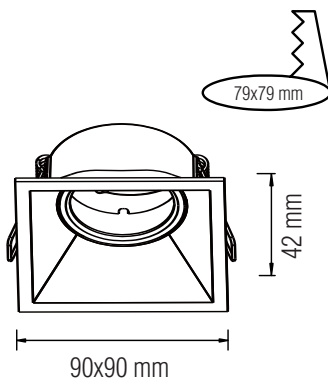

## Technical Drawing

## Technical Data

Product Wattage (W)	Max.50W
Lamp Type	MR16 G5.3/G6.35
WEEE Regulation Appropriate	Yes
Materials	Aluminium
Protection Class	N/A
Dimmable	No
EEI	<b>E</b> to <b>A<sup>++</sup></b>
IP Rating	20