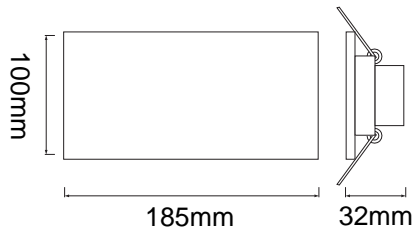

DOWNLIGHT FITTING

Product&Family Code: 015 028 0002

PETUNYA-2

BLACK&WHITE

Technical Drawing

Technical Data

Product Wattage (W)	2 x Max.50W
Lamp Type	MR16 G5.3/G6.35
WEEE Regulation Appropriate	Yes
Materials	Aluminium
Protection Class	N/A
Dimmable	No
EEL	E to A⁺⁺
IP Rating	20