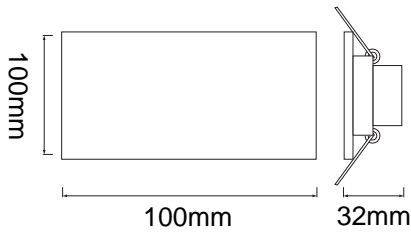

## Technical Drawing

## Technical Data

|                             |                                   |
|-----------------------------|-----------------------------------|
| Product Wattage (W)         | Max.50W                           |
| Lamp Type                   | MR16 G5.3/G6.35                   |
| WEEE Regulation Appropriate | Yes                               |
| Materials                   | Aluminium                         |
| Protection Class            | N/A                               |
| Dimmable                    | No                                |
| EEI                         | <b>E</b> to <b>A<sup>++</sup></b> |
| IP Rating                   | 20                                |