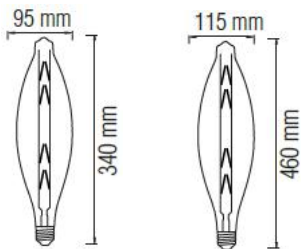

LED FILAMENT RUSTIC LAMP

Titanium

Amber

Product&Family Code:

001 054 0008

ELLIPTIC

ELLIPTIC-XL

Technical Data	
Voltage (V)	220-240V
Product Wattage (W)	8
Equivalence with incandescent lamp (W)	64
Colour Render Index (Ra)	>Ra80
Colour Temperature (K)	2200K (Amber) - 2400K (Titanium)
Materials	Glass
Protection Class	-
Dimmable	No
EEL	A ⁺
Warm-up time up to 60 %of the full light output	Instant Full Light
Luminous Flux (lm)	620 - 250
Luminous Efficacy (lm/W)	77 - 31
Rated Life (hrs) ⌚	20,000
IP Rating	-
Power Factor	>0.5
Beam Angle ☆	360 °
Starting Time	>0.5s
Number of ON-OFF cycling	x10,000

Technical Drawing

Applications

- Chandeliers, Home, Shop, Indoor etc.

Photometric Diagram

Features

- Very low energy consumption
- High Lumen and CRI, good quality
- High heat dissipation, low carbon and environmental protection