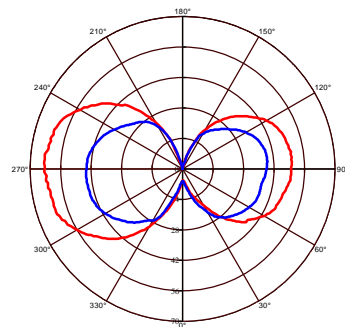

LED FILAMENT RUSTIC LAMP

Titanium

Amber

Product&Family Code:

001 054 0008

ELLIPTIC

ELLIPTIC-XL

Technical Data	
Voltage (V)	220-240V
Product Wattage (W)	8
Equivalence with incandescent lamp (W)	64
Colour Render Index (Ra)	>Ra80
Colour Temperature (K)	2200K (Amber) - 2400K (Titanium)
Materials	Glass
Protection Class	-
Dimmable	No
EEL	A ⁺
Warm-up time up to 60 %of the full light output	Instant Full Light
Luminous Flux (lm)	620 - 250
Luminous Efficacy (lm/W)	77 - 31
Rated Life (hrs) ⌚	20,000
IP Rating	-
Power Factor	>0.5
Beam Angle ☆	360 °
Starting Time	>0.5s
Number of ON-OFF cycling	x10,000

Technical Drawing

Applications

- Chandeliers, Home, Shop, Indoor etc.

Photometric Diagram

Features

- Very low energy consumption
- High Lumen and CRI, good quality
- High heat dissipation, low carbon and environmental protection