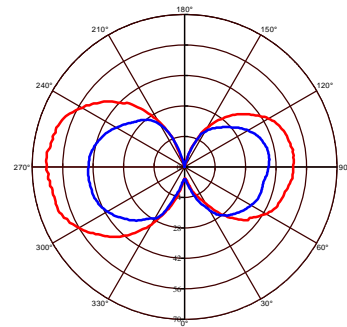

# LED FILAMENT RUSTIC LAMP

Product&Family Code:

001 050 0008

GINZA

GINZA-XL

Technical Data	
Voltage (V)	220-240V
Product Wattage (W)	8
Equivalence with incandescent lamp (W)	64
Colour Render Index (Ra)	>Ra80
Colour Temperature (K)	2200K (Amber) - 2400K (Titanium)
Materials	Glass
Protection Class	-
Dimmable	No
EEL	A <sup>+</sup>
Warm-up time up to 60 %of the full light output	Instant Full Light
Luminous Flux (lm)	620 - 250
Luminous Efficacy (lm/W)	77 - 31
Rated Life (hrs) ⌚	20,000
IP Rating	-
Power Factor	>0.5
Beam Angle ☆	360 °
Starting Time	>0.5s
Number of ON-OFF cycling	x10,000

## Technical Drawing

## Photometric Diagram