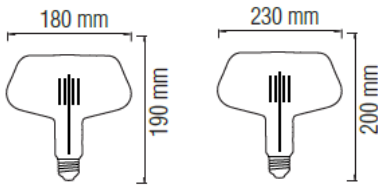

# LED FILAMENT RUSTIC LAMP

Product&Family Code:

001 050 0008

GINZA

GINZA-XL

Technical Data	
Voltage (V)	220-240V
Product Wattage (W)	8
Equivalence with incandescent lamp (W)	64
Colour Render Index (Ra)	>Ra80
Colour Temperature (K)	2200K (Amber) - 2400K (Titanium)
Materials	Glass
Protection Class	-
Dimmable	No
EEL	A <sup>+</sup>
Warm-up time up to 60 %of the full light output	Instant Full Light
Luminous Flux (lm)	620 - 250
Luminous Efficacy (lm/W)	77 - 31
Rated Life (hrs) ⌚	20,000
IP Rating	-
Power Factor	>0.5
Beam Angle ☆	360 °
Starting Time	>0.5s
Number of ON-OFF cycling	x10,000

## Technical Drawing