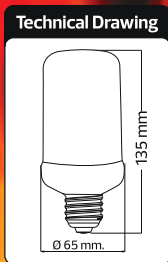

LED FLAME BULB

Product&Family Code: 001 048 0005

FIREFLUX

Technical Data	
Voltage (V)	100-250V
Product Wattage (W)	5
Equivalence with incandescent lamp	40
Colour Render Index (Ra)	>60
Colour Temperature (K)	1500K
Materials	Aluminium Housing with ABS Diffuser
Protection Class	-
Dimmable	No
EEI	A+
Warm-up time up to 60 %of the full light output	Instant Full Light
Luminous Flux (lm)	117
Luminous Efficacy (lm/W)	23.4
Rated Life (hrs) ⌚	25,000
IP Rating	-
Power Factor	>0.5
Beam Angle	300°
Starting Time	<0.5
Number of ON-OFF cycling	x12,500