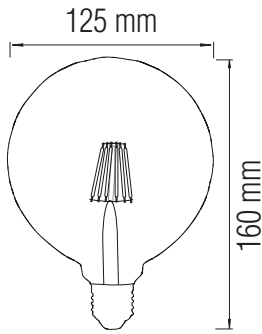

LED FILAMENT RUSTIC LAMP

Product&Family Code: 001 038 0006

RUSTIC TWIST -6

Technical Drawing

Photometric Diagram

C0 Plane beam angle(50%):281.1(DEG) C90 Plane beam angle(50%):292.2(DEG)

Technical Data

Voltage (V)	220-240V
Product Wattage (W)	6
Equivalence with incandescent lamp (W)	48
Colour Render Index (Ra)	>Ra80
Colour Temperature (K)	2200K
Materials	Glass
Protection Class	-
Dimmable	No
EEI	A ⁺
Warm-up time up to 60 %of the full light output	Instant Full Light
Luminous Flux (lm)	540
Luminous Efficacy (lm/W)	90
Rated Life (hrs) ⌚	20,000
IP Rating	-
Power Factor	>0.5
Beam Angle ☆	300 °
Starting Time	>0.5s
Number of ON-OFF cycling	x10,000