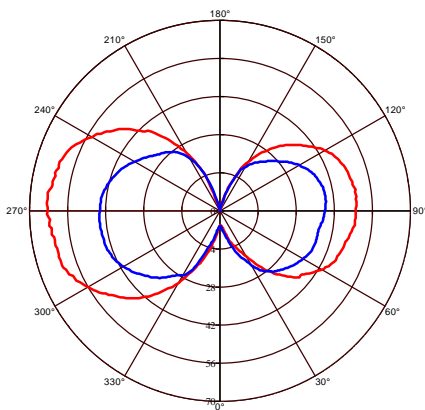

LED FILAMENT RUSTIC LAMP

Product&Family Code: 001 038 0006

RUSTIC TWIST -6

Technical Drawing

Photometric Diagram

C0 Plane beam angle(50%):281.1(DEG) C90 Plane beam angle(50%):292.2(DEG)

Technical Data

Voltage (V)	220-240V
Product Wattage (W)	6
Equivalence with incandescent lamp (W)	48
Colour Render Index (Ra)	>Ra80
Colour Temperature (K)	2200K
Materials	Glass
Protection Class	-
Dimmable	No
EEI	A ⁺
Warm-up time up to 60 %of the full light output	Instant Full Light
Luminous Flux (lm)	540
Luminous Efficacy (lm/W)	90
Rated Life (hrs) ⌚	20,000
IP Rating	-
Power Factor	>0.5
Beam Angle ☆	300 °
Starting Time	>0.5s
Number of ON-OFF cycling	x10,000