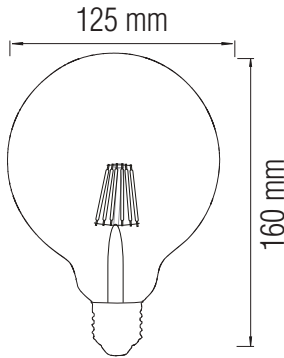

LED FILAMENT RUSTIC LAMP

Product&Family Code: 001 037 0006

RUSTIC MERIDIAN - 6

Technical Drawing

Photometric Diagram

↳ C0 Plane beam angle(50%) ↳ C90 Plane beam angle(50%)
C0 Plane beam angle(50%):281.1(DEG) C90 Plane beam angle(50%):292.2(DEG)

Technical Data

Voltage (V)	220-240V
Product Wattage (W)	6
Equivalence with incandescent lamp (W)	48
Colour Render Index (Ra)	>Ra80
Colour Temperature (K)	2200K
Materials	Glass
Protection Class	-
Dimmable	No
EEI	A⁺
Warm-up time up to 60 % of the full light output	Instant Full Light
Luminous Flux (lm)	540
Luminous Efficacy (lm/W)	90
Rated Life (hrs) ⌚	20,000
IP Rating	-
Power Factor	>0.5
Beam Angle ☆	300 °
Starting Time	>0.5s
Number of ON-OFF cycling	x10,000