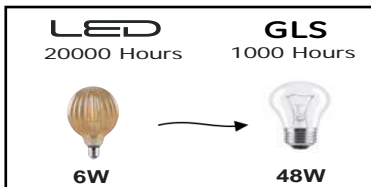

LED FILAMENT RUSTIC LAMP

Product&Family Code: 001 037 0006

RUSTIC MERIDIAN - 6

Technical Drawing

Photometric Diagram

↳ C0 Plane beam angle(50%) ↳ C90 Plane beam angle(50%)
C0 Plane beam angle(50%):281.1(DEG) C90 Plane beam angle(50%):292.2(DEG)

Technical Data

Voltage (V)	220-240V
Product Wattage (W)	6
Equivalence with incandescent lamp (W)	48
Colour Render Index (Ra)	>Ra80
Colour Temperature (K)	2200K
Materials	Glass
Protection Class	-
Dimmable	No
EEI	A⁺
Warm-up time up to 60 % of the full light output	Instant Full Light
Luminous Flux (lm)	540
Luminous Efficacy (lm/W)	90
Rated Life (hrs) ⌚	20,000
IP Rating	-
Power Factor	>0.5
Beam Angle ☆	300 °
Starting Time	>0.5s
Number of ON-OFF cycling	x10,000