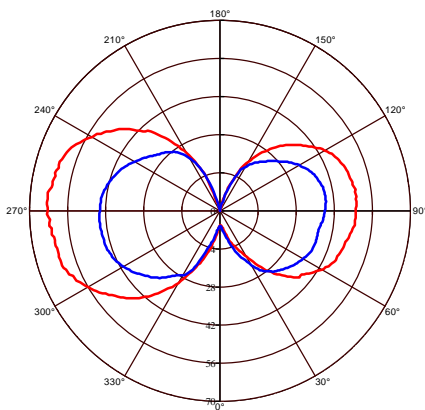

LED FILAMENT RUSTIC LAMP

Product&Family Code: 001 037 0006

RUSTIC MERIDIAN - 6

Technical Drawing

Photometric Diagram

↳ C0 Plane beam angle(50%) ↳ C90 Plane beam angle(50%)
C0 Plane beam angle(50%):281.1(DEG) C90 Plane beam angle(50%):292.2(DEG)

Technical Data

Voltage (V)	220-240V
Product Wattage (W)	6
Equivalence with incandescent lamp (W)	48
Colour Render Index (Ra)	>Ra80
Colour Temperature (K)	2200K
Materials	Glass
Protection Class	-
Dimmable	No
EEI	A⁺
Warm-up time up to 60 % of the full light output	Instant Full Light
Luminous Flux (lm)	540
Luminous Efficacy (lm/W)	90
Rated Life (hrs) ⌚	20,000
IP Rating	-
Power Factor	>0.5
Beam Angle ☆	300 °
Starting Time	>0.5s
Number of ON-OFF cycling	x10,000