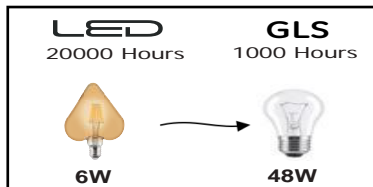

Photometric Diagram