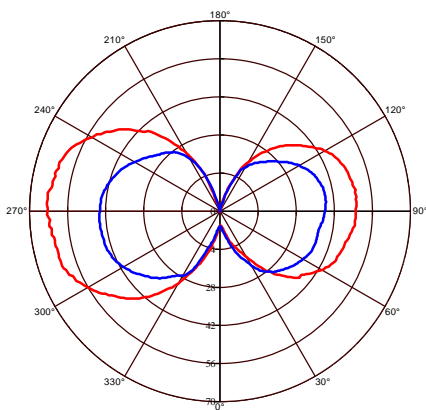

Photometric Diagram