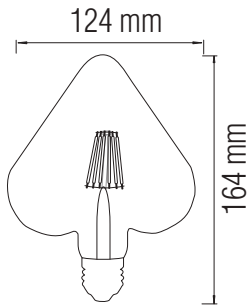

Technical Drawing