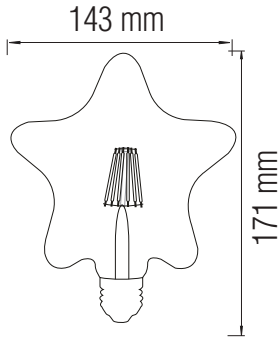

LED FILAMENT RUSTIC LAMP

Product&Family Code:

001 031 0006

RUSTIC STAR - 6

Technical Data

Voltage (V)	220-240V
Product Wattage (W)	6
Equivalence with incandescent lamp (W)	48
Colour Render Index (Ra)	>Ra80
Colour Temperature (K)	2200K
Materials	Glass
Protection Class	-
Dimmable	No
EEI	A⁺
Warm-up time up to 60 % of the full light output	Instant Full Light
Luminous Flux (lm)	540
Luminous Efficacy (lm/W)	90
Rated Life (hrs) ⌚	20,000
IP Rating	-
Power Factor	>0.5
Beam Angle ☆	300 °
Starting Time	>0.5s
Number of ON-OFF cycling	x10,000

Technical Drawing

Photometric Diagram

C0 Plane beam angle(50%):281.1(DEG) C90 Plane beam angle(50%):292.2(DEG)

Applications

- Chandeliers, Home, Shop, Indoor etc.

Features

- Very low energy consumption
- High Lumen and CRI, good quality
- High heat dissipation, low carbon and environmental protection