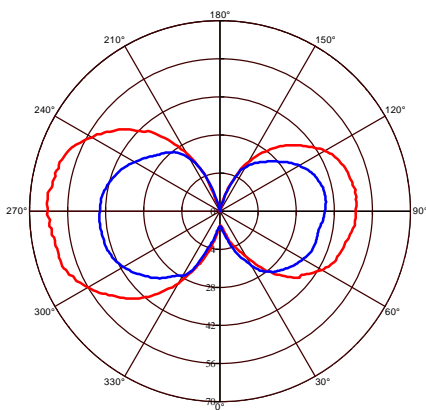

LED FILAMENT RUSTIC LAMP

Product&Family Code:

001 031 0006

RUSTIC STAR - 6

Technical Data

Voltage (V)	220-240V
Product Wattage (W)	6
Equivalence with incandescent lamp (W)	48
Colour Render Index (Ra)	>Ra80
Colour Temperature (K)	2200K
Materials	Glass
Protection Class	-
Dimmable	No
EEI	A⁺
Warm-up time up to 60 % of the full light output	Instant Full Light
Luminous Flux (lm)	540
Luminous Efficacy (lm/W)	90
Rated Life (hrs) ⌚	20,000
IP Rating	-
Power Factor	>0.5
Beam Angle ☆	300 °
Starting Time	>0.5s
Number of ON-OFF cycling	x10,000

Technical Drawing

Photometric Diagram

C0 Plane beam angle(50%):281.1(DEG) C90 Plane beam angle(50%):292.2(DEG)

Applications

- Chandeliers, Home, Shop, Indoor etc.

Features

- Very low energy consumption
- High Lumen and CRI, good quality
- High heat dissipation, low carbon and environmental protection