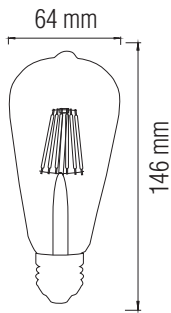

LED FILAMENT RUSTIC LAMP

Product&Family Code:

001 029 0006

RUSTIC VINTAGE - 6

Technical Drawing

Photometric Diagram

C0 Plane beam angle(50%):281.1(DEG) C90 Plane beam angle(50%):292.2(DEG)

Technical Data	
Voltage (V)	220-240V
Product Wattage (W)	6
Equivalence with incandescent lamp (W)	48
Colour Render Index (Ra)	>Ra80
Colour Temperature (K)	2200K
Materials	Glass
Protection Class	-
Dimmable	No
EEI	A ⁺
Warm-up time up to 60 %of the full light output	Instant Full Light
Luminous Flux (lm)	540
Luminous Efficacy (lm/W)	90
Rated Life (hrs) ⌚	20,000
IP Rating	-
Power Factor	>0.5
Beam Angle ☆	300 °
Starting Time	>0.5s
Number of ON-OFF cycling	x10,000