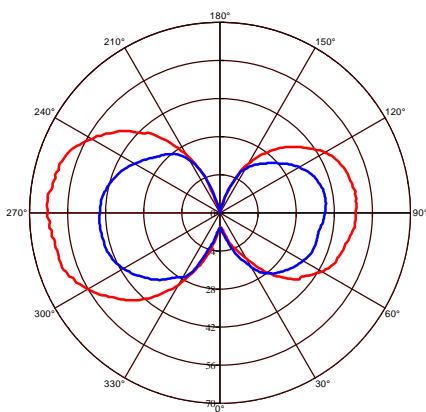

LED FILAMENT RUSTIC LAMP

Product&Family Code:

001 029 0006

RUSTIC VINTAGE - 6

Technical Drawing

Photometric Diagram

C0 Plane beam angle(50%):281.1(DEG) C90 Plane beam angle(50%):292.2(DEG)

Technical Data	
Voltage (V)	220-240V
Product Wattage (W)	6
Equivalence with incandescent lamp (W)	48
Colour Render Index (Ra)	>Ra80
Colour Temperature (K)	2200K
Materials	Glass
Protection Class	-
Dimmable	No
EEI	A ⁺
Warm-up time up to 60 %of the full light output	Instant Full Light
Luminous Flux (lm)	540
Luminous Efficacy (lm/W)	90
Rated Life (hrs) ⌚	20,000
IP Rating	-
Power Factor	>0.5
Beam Angle ☆	300 °
Starting Time	>0.5s
Number of ON-OFF cycling	x10,000