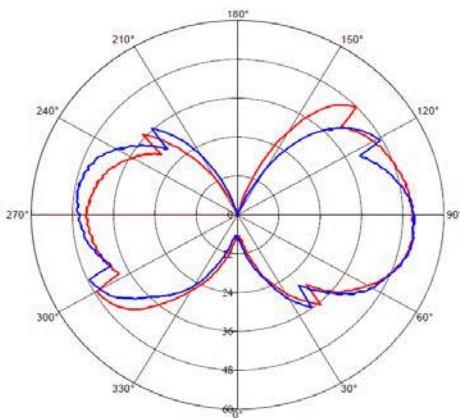

# LED FILAMENT BULB

Product&Family Code: 001 015 0008

FILAMENT GLOBE-8

Technical Drawing

Photometric Diagram

Technical Data	
Voltage (V)	220-240V
Product Wattage (W)	8
Equivalence with incandescent lamp (W)	64
Colour Render Index (Ra)	>Ra80
Colour Temperature (K)	2700K-4200K
Materials	Glass
Protection Class	-
Dimmable	No
EEI	A <sup>+</sup>
Warm-up time up to 60 % of the full light output	Instant Full Light
Luminous Flux (lm)	850
Luminous Efficacy (lm/W)	106
Rated Life (hrs) ⌚	20,000
IP Rating	-
Power Factor	>0.5
Beam Angle ☆	320 °
Starting Time	<0.1s
Number of ON-OFF cycling	x10,000