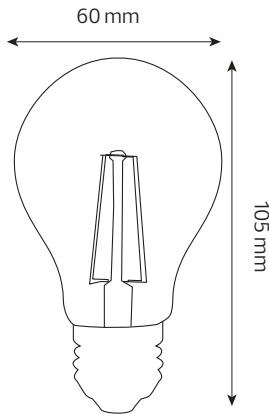

# LED FILAMENT BULB

Product&Family Code: 001 015 0008

FILAMENT GLOBE-8

Technical Drawing

Photometric Diagram

Technical Data	
Voltage (V)	220-240V
Product Wattage (W)	8
Equivalence with incandescent lamp (W)	64
Colour Render Index (Ra)	>Ra80
Colour Temperature (K)	2700K-4200K
Materials	Glass
Protection Class	-
Dimmable	No
EEI	A <sup>+</sup>
Warm-up time up to 60 % of the full light output	Instant Full Light
Luminous Flux (lm)	850
Luminous Efficacy (lm/W)	106
Rated Life (hrs) ⌚	20,000
IP Rating	-
Power Factor	>0.5
Beam Angle ☆	320 °
Starting Time	<0.1s
Number of ON-OFF cycling	x10,000