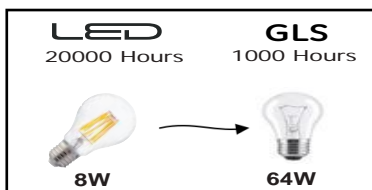

# LED FILAMENT BULB

Product&Family Code: 001 015 0008

FILAMENT GLOBE-8

Technical Drawing

Photometric Diagram

Technical Data	
Voltage (V)	220-240V
Product Wattage (W)	8
Equivalence with incandescent lamp (W)	64
Colour Render Index (Ra)	>Ra80
Colour Temperature (K)	2700K-4200K
Materials	Glass
Protection Class	-
Dimmable	No
EEI	A <sup>+</sup>
Warm-up time up to 60 % of the full light output	Instant Full Light
Luminous Flux (lm)	850
Luminous Efficacy (lm/W)	106
Rated Life (hrs) ⌚	20,000
IP Rating	-
Power Factor	>0.5
Beam Angle ☆	320 °
Starting Time	<0.1s
Number of ON-OFF cycling	x10,000