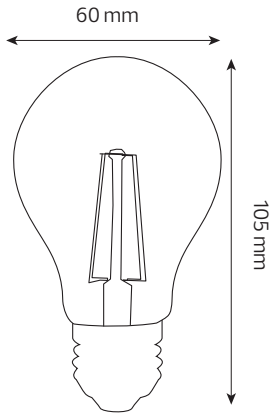

LED FILAMENT BULB

Product&Family Code: 001 015 0006

FILAMENT GLOBE-6

Technical Drawing

Photometric Diagram

Technical Data	
Voltage (V)	220-240V
Product Wattage (W)	6
Equivalence with incandescent lamp (W)	48
Colour Render Index (Ra)	>Ra80
Colour Temperature (K)	2700K-4200K
Materials	Glass
Protection Class	-
Dimmable	No
EEI	A+
Warm-up time up to 60 %of the full light output	Instant Full Light
Luminous Flux (lm)	650
Luminous Efficacy (lm/W)	108
Rated Life (hrs) ⌚	20,000
IP Rating	-
Power Factor	>0.5
Beam Angle ☆	320 °
Starting Time	<0.1s
Number of ON-OFF cycling	x10,000