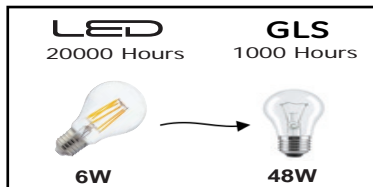

LED FILAMENT BULB

Product&Family Code: 001 015 0006

FILAMENT GLOBE-6

Technical Drawing

Photometric Diagram

Technical Data	
Voltage (V)	220-240V
Product Wattage (W)	6
Equivalence with incandescent lamp (W)	48
Colour Render Index (Ra)	>Ra80
Colour Temperature (K)	2700K-4200K
Materials	Glass
Protection Class	-
Dimmable	No
EEI	A+
Warm-up time up to 60 %of the full light output	Instant Full Light
Luminous Flux (lm)	650
Luminous Efficacy (lm/W)	108
Rated Life (hrs) ⌚	20,000
IP Rating	-
Power Factor	>0.5
Beam Angle ☆	320 °
Starting Time	<0.1s
Number of ON-OFF cycling	x10,000