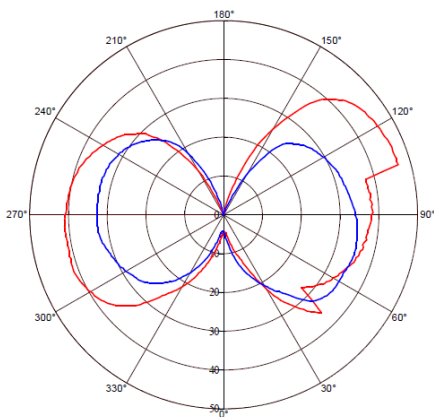

LED FILAMENT BULB

Product&Family Code: 001 015 0006

FILAMENT GLOBE-6

Technical Drawing

Photometric Diagram

Technical Data	
Voltage (V)	220-240V
Product Wattage (W)	6
Equivalence with incandescent lamp (W)	48
Colour Render Index (Ra)	>Ra80
Colour Temperature (K)	2700K-4200K
Materials	Glass
Protection Class	-
Dimmable	No
EEI	A+
Warm-up time up to 60 %of the full light output	Instant Full Light
Luminous Flux (lm)	650
Luminous Efficacy (lm/W)	108
Rated Life (hrs) ⌚	20,000
IP Rating	-
Power Factor	>0.5
Beam Angle ☆	320 °
Starting Time	<0.1s
Number of ON-OFF cycling	x10,000