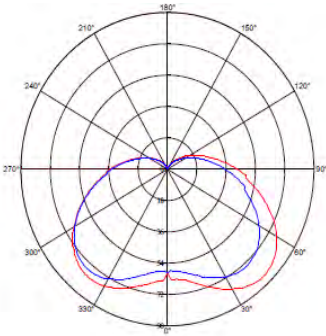

LED BULB

Product&Family Code: 001 004 0010

CRAFT-10

Technical Drawing

Photometric Diagram

Technical Data	
Voltage (V)	175-250V
Product Wattage (W)	10
Equivalence with incandescent lamp	80
Colour Render Index (Ra)	>Ra80
Colour Temperature (K)	4200K-6400K
Materials	Aluminium Housing with PMMA Diffuser
Protection Class	-
Dimmable	No
EEL	A+
Warm-up time up to 60 % of the full light output	Instant Full Light
Luminous Flux (lm)	1000
Luminous Efficacy (lm/W)	100
Rated Life (hrs) Ⓢ	25,000
IP Rating	-
Power Factor	>0.5
Beam Angle ☆	200 °
Starting Time	<0.5
Number of ON-OFF cycling	x12,500

	12.500X ON / OFF	NO UV / IR	mA 74
	Start Up Time <0.5	%85 ENERGY Saving	25000h Lifetime
	0,0mg	Optimally	Ra >80
	200°	-10°C 40°C	Warm Up %60 < 0.5 sc.
	PF >0.5 Power Factor		

LED 25000 Hours	GLS 1000 Hours
	
10W	80W