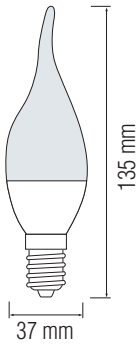

LED BULB

Product&Family Code: 001 004 0010

CRAFT-10

Technical Drawing

Photometric Diagram

Technical Data	
Voltage (V)	175-250V
Product Wattage (W)	10
Equivalence with incandescent lamp	80
Colour Render Index (Ra)	>Ra80
Colour Temperature (K)	4200K-6400K
Materials	Aluminium Housing with PMMA Diffuser
Protection Class	-
Dimmable	No
EEL	A+
Warm-up time up to 60 % of the full light output	Instant Full Light
Luminous Flux (lm)	1000
Luminous Efficacy (lm/W)	100
Rated Life (hrs) Ⓢ	25,000
IP Rating	-
Power Factor	>0.5
Beam Angle ☆	200 °
Starting Time	<0.5
Number of ON-OFF cycling	x12,500

	12.500X ON / OFF	NO UV / IR	mA 74
	Start Up Time <0.5	%85 ENERGY Saving	25000h Lifetime
	0,0mg	Optimally	Ra >80
	200°	-10°C 40°C	Warm Up %60 < 0.5 sc.
	PF >0.5 Power Factor		

LED 25000 Hours	GLS 1000 Hours
	
10W	80W