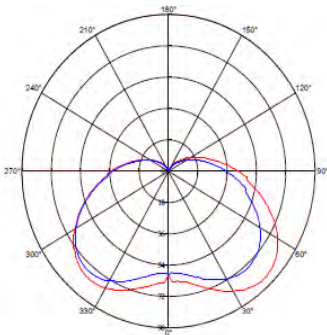

Photometric Diagram