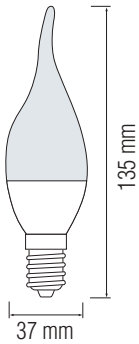

Product&Family Code: 001 004 0008

CRAFT-8

Technical Data	
Voltage (V)	175-250V
Product Wattage (W)	8
Equivalence with incandescent lamp	64
Colour Render Index (Ra)	>Ra80
Colour Temperature (K)	3000K-4200K-6400K
Materials	Aluminium Housing with PMMA Diffuser
Protection Class	-
Dimmable	No
EEL	A+
Warm-up time up to 60 % of the full light output	Instant Full Light
Luminous Flux (lm)	800
Luminous Efficacy (lm/W)	100
Rated Life (hrs) Ⓢ	25,000
IP Rating	-
Power Factor	>0.5
Beam Angle Δ	200 °
Starting Time	<0.5
Number of ON-OFF cycling	x12,500

Technical Drawing